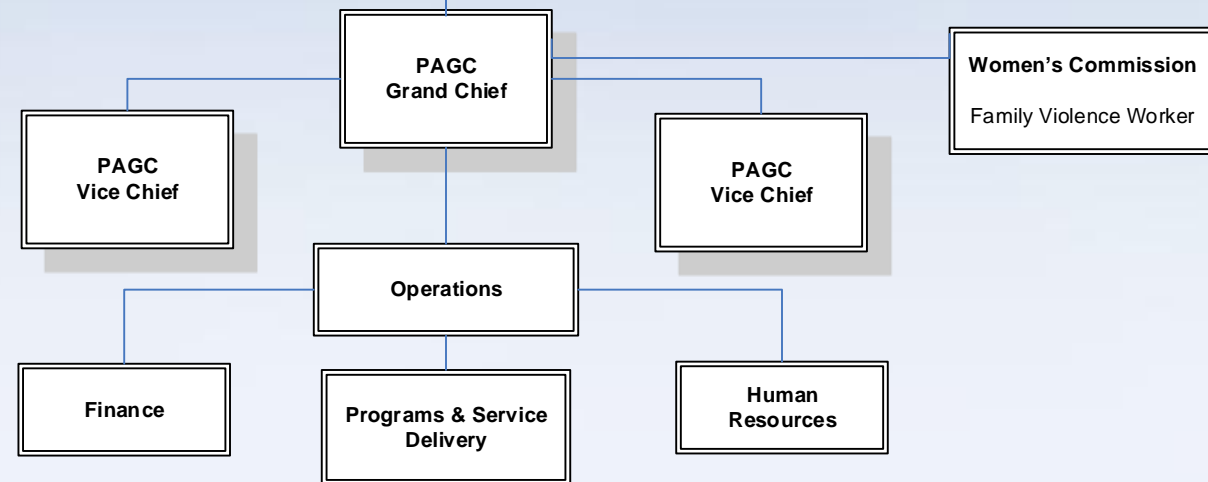

- Black Lake Denesuline Nation Chief
- Fond Du Lac Denesuline Nation Chief
- Hatchet Lake Denesuline Nation Chief
- Peter Ballantyne Cree Nation Chief
- Montreal Lake Cree Nation Chief
- Lac La Ronge Indian Band Chief
- Sturgeon Lake Cree Nation Chief
- Wahpeton Dakota Nation Chief
- James Smith Cree Nation Chief
- Red Earth Cree Nation Chief
- Shoal Lake Cree Nation Chief
- Cumberland House Cree Nation Chief

Prince Albert Grand Council

Child Care Education Centre
 Case Management
 Administration
 Night Security
Child Care
 Director
 Shift Supervisors
 Case Managers
 Child Care Workers
 House Parents
Counseling
 Counselors