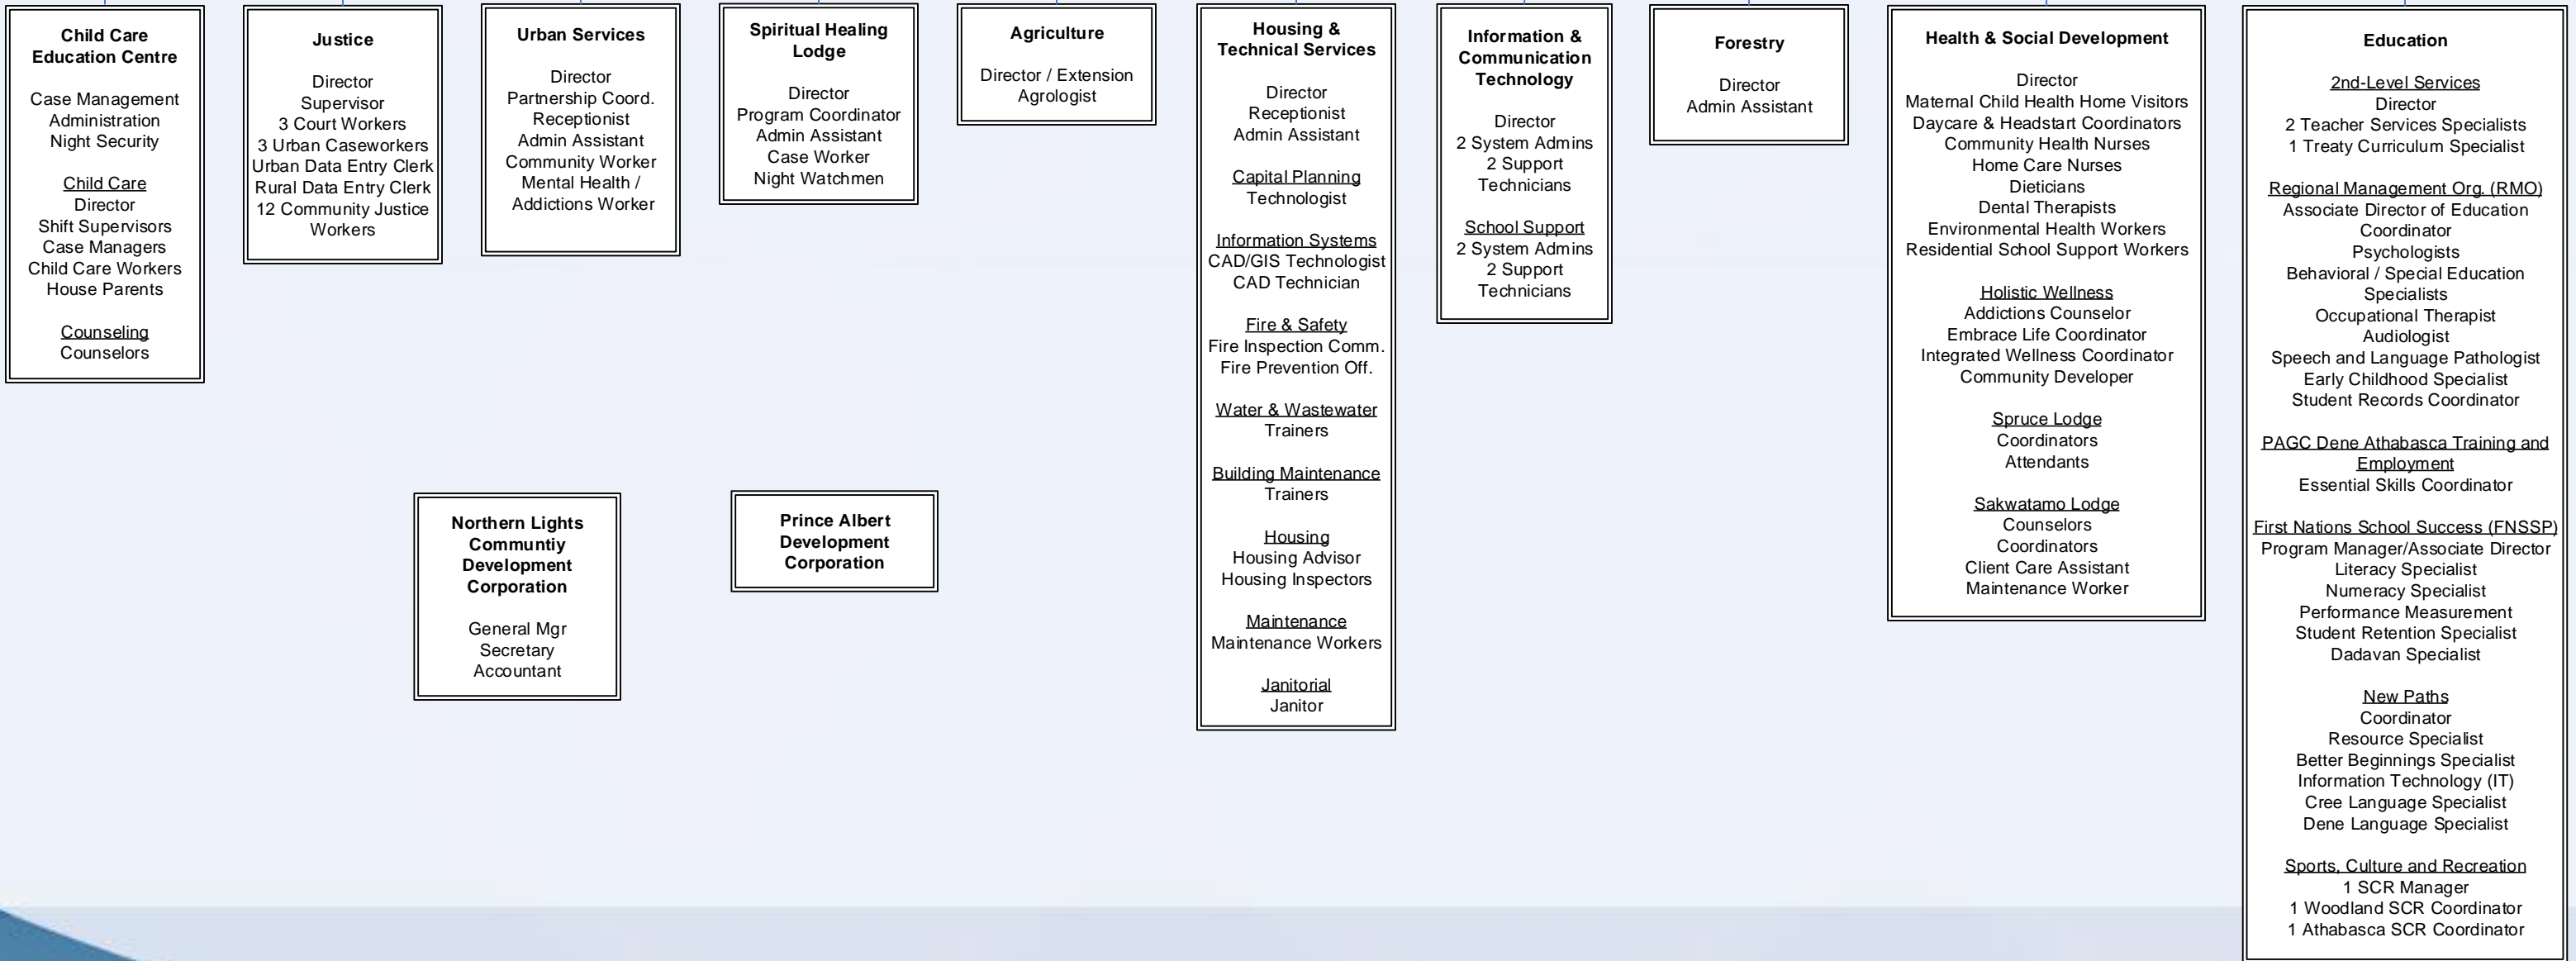

- Black Lake Denesuline Nation Chief
- Fond Du Lac Denesuline Nation Chief
- Hatchet Lake Denesuline Nation Chief
- Peter Ballantyne Cree Nation Chief
- Montreal Lake Cree Nation Chief
- Lac La Ronge Indian Band Chief
- Sturgeon Lake Cree Nation Chief
- Wahpeton Dakota Nation Chief
- James Smith Cree Nation Chief
- Red Earth Cree Nation Chief
- Shoal Lake Cree Nation Chief
- Cumberland House Cree Nation Chief

Prince Albert Grand Council

Child Care Education Centre
 Case Management
 Administration
 Night Security
Child Care
 Director
 Shift Supervisors
 Case Managers
 Child Care Workers
 House Parents
Counseling
 Counselors